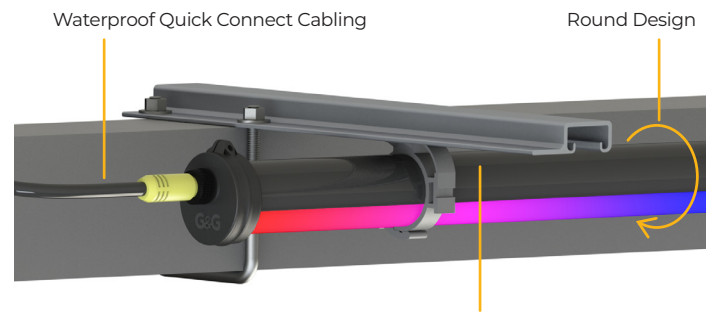

The control button has three functions that allows the user to change modes, cycle through various effects and adjust the speed of the effect. See the full list of effects and single color options on the next page.

The new round design allows installers to use unistrut and the strut clamps for easy installation and aiming.

PRODUCT SPECIFICATIONS

ITEM	DESCRIPTION
Dimensions	78in W x 2in D x 2in H
Voltage / Wattage	120-277V / 250W
Mounting	Included
Optics	Linear Optics
Certification	UL Wet Location, IP68
Warranty	3 Year Manufacturer Warranty

Made in the U.S.A.

New Low Profile Extruded Mounting Brackets make installation easier

COLOR MODES CONTROLS

ACTION	EFFECT
Single Short Press (1 Click)	A single short press of the control button will cycle through the shows available in the current mode (animated or static color).
Single Long Press (2-3 Seconds)	Change the mode of the fixture from Animated to Static Color or Static Color to Animated.
Double Short Press (2 Clicks)	Change the speed of the animation or flash a single color. There are 4 animation speeds and 3 flashing speeds available.
Power Off Behavior	Programmed to start back up to the last show that was active. From the factory, the light is set by default to the rainbow show when it is initially powered on.